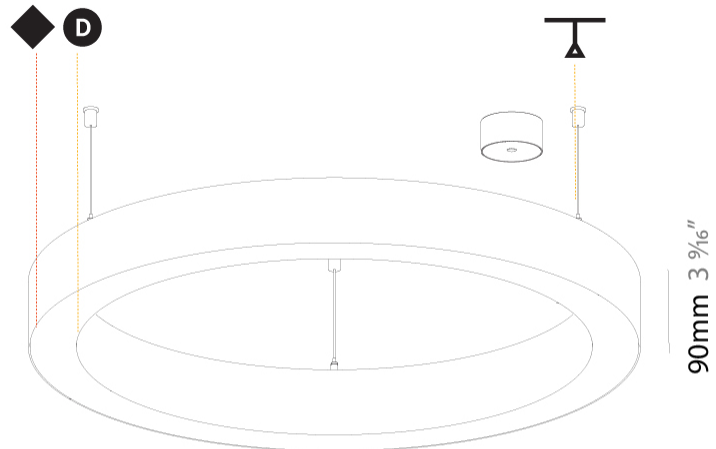

GENERAL

Series: Glorious
Subseries: Glorious Slim
Brand: Prolicht
Division: Architectural
Mounting Type: Suspension
Mounting Location: Ceiling
Subcategory: Ambient

PHYSICAL

Shape: Round
Diameter (mm): 800
Diameter (in): 31 1/2
Height (mm): 90
Height (in): 3 9/16
Max. Overall Height (mm): 2090
Max. Overall Height (in): 82 5/16
Light Distribution: Direct / Indirect
Weight (kg): 8.128
Weight (lbs): 17.92
Diffuser: PMMA - Opal or Micro-Prism
Fixture Finish: SSR / BKV / CWI / CRY / HAB / UFT / ITA / RUA / FTG / MYG / LOD / PUS / FRO / FUP / KIA / POP / BLS / SPG / MEY / GOH / GUM / CHC / COM / ABZ / JAG / OBR / MOS / ROR
Fixture Material: Aluminum
Cable Details: 2000mm or 6000mm Transparent Cable

ELECTRICAL

Lamp Type: LED (Zhaga Standard)
Input Wattage (W): 56 / 52.5
Total Output Wattage (W): 48 / 45
Dimming: Tri-Mode (Non-Dimming and Phase Dimming (120Vac only) and 0-10V Dimming)
Driver Included: Yes
Driver Location: Integrated
Driver Type: Constant Current - Universal
Driver Class: Class 2
Input Voltage (V): 120 - 277
Constant Current (MA): 350

LED

Color Temperature (°K): 3000 / 3500 / 4000
Max. Delivered Lumen (lm): 9830 / 10035 / 10240
CRI: >80 CRI
Lamp Life (hrs): 50000

OPTICAL

RATINGS AND CERTIFICATIONS

Certified By: Certified for North American Standards
IP rating: IP20

Ø 670mm 26 3/8"

Ø 800mm 31 1/2"

90mm 3 9/16"