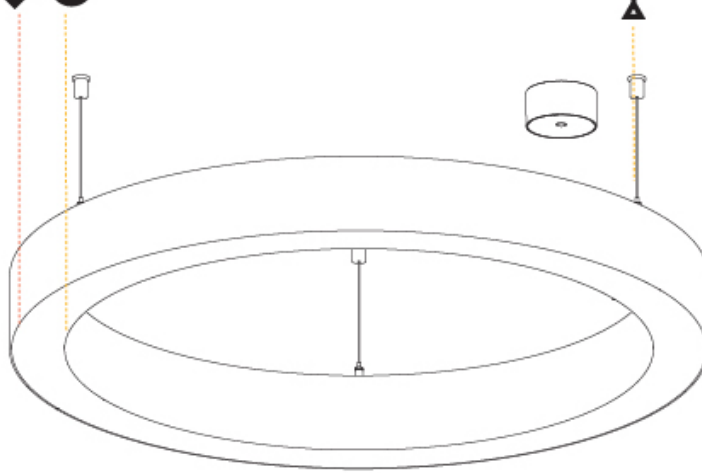

Ø 670mm 26 3/8"

Ø 800mm 31 1/2"

90mm 3 9/16"

PROJECT	_____
TYPE	_____
SPECIFIER	_____
QUANTITY	_____
DATE	_____

For Color / Finish Chart & Symbology see Appendix or product page downloadable area.

°K

Dimming	DP	DV	
	Phase	0-10V	
Color Temperature	30K	35K	°K
	3000K	3500K	
Diffuser	01	02	D
	Opal	Micro-Prism	
Suspension Cable Color and Length	..05	..10	△
	2000	6000	

GENERAL

Series: Glorious
Subseries: Glorious Slim
Brand: Prolicht
Division: Architectural
Mounting Type: Suspension
Mounting Location: Ceiling
Subcategory: Ambient

PHYSICAL

Diameter (mm): 1550
Diameter (in): 61
Height (mm): 90
Height (in): 3 9/16
Max. Overall Height (mm): 2090
Max. Overall Height (in): 82 5/16
Light Distribution: Direct / Indirect
Weight (kg): 17.714
Weight (lbs): 37.71
Diffuser: PMMA - Opal or Micro-Prism
Fixture Finish: SSR / BKV / CWI / CRY / HAB / UFT / ITA / RUA / FTG / MYG / LOD / PUS / FRO / FUP / KIA / POP / BLS / SPG / MEY / GOH / GUM / CHC / COM / ABZ / JAG / OBR / MOS / ROR
Fixture Material: Aluminum
Cable Details: 2000mm or 6000mm Transparent Cable